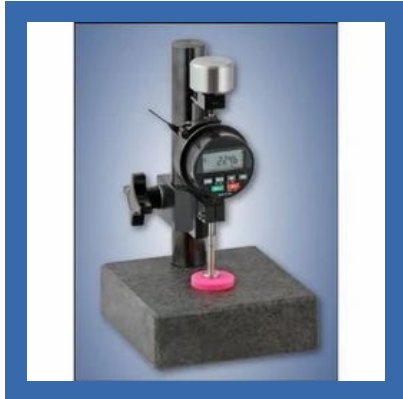

FOAM TESTING EQUIPMENT

Product Range

Soft Material Thickness Gauge